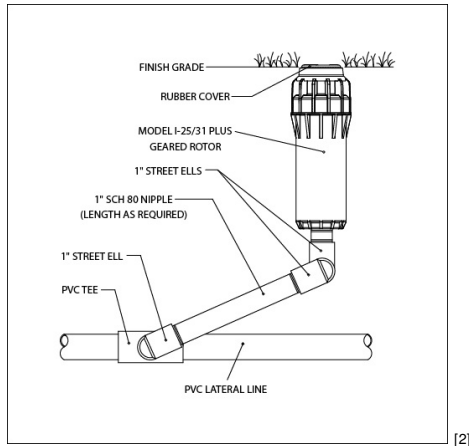

Products: I-25 [1]

Topics: Installation Details

Hunter provides installation details in DWG, DXF and PDF format. Click on the images to see a larger graphic of the installation detail.

I-25 with Swing Joint