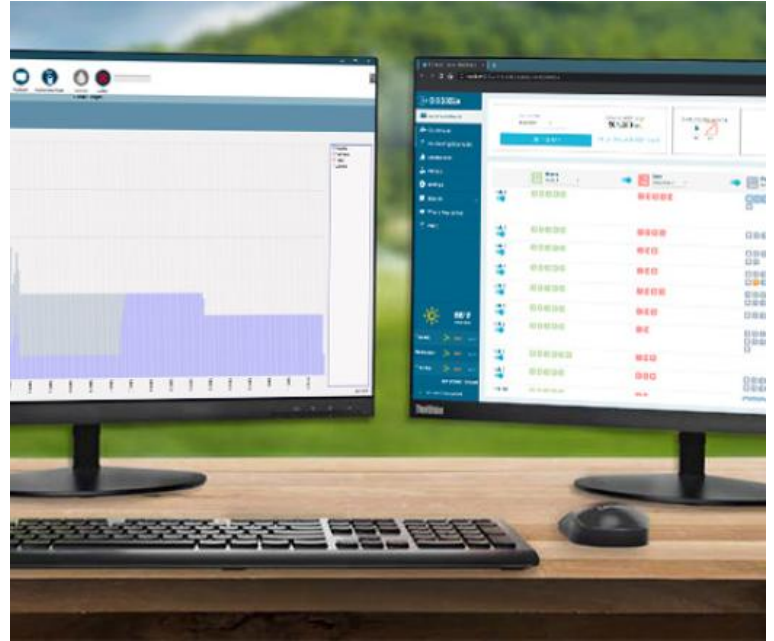

Pilot® Command Center Software

Advanced Control Simplified by Innovation

PILOT SPECIFICATIONS

- First-year Pilot CCS packages include a complimentary one-year membership in the Hunter Support Network (HSN) and an uninterruptible power supply. [Learn more about Hunter Support Network](#)
- Operating system: 64-bit Windows®
- Maximum controllers or hubs: about 1,000
- Maximum two-way module stations: about 1 million
- Sprinkler run time options: minutes, inches, millimeters, or ET
- Hydraulic management: fully customizable down to individual stations
- Mapping: interactive and based on scalable vector graphics (SVG)