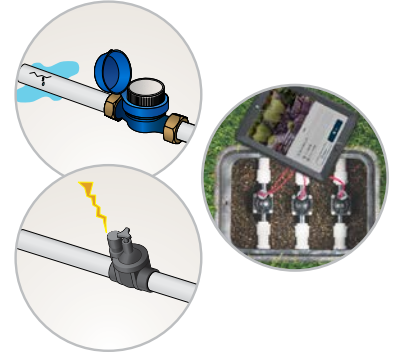

Build a Stronger Business

Thanks to Hydrowise alerts, you can deliver top-level service to every customer by fixing broken pipes or faulty solenoids before costly landscape damage occurs.

[hydrowise.com](https://www.hydrawise.com)

Hunter®

 **Hydrawise®**

IN THE FIELD

1 Challenge: Your customer just called. There's a big puddle in his yard and he wants you to immediately drive to the site to diagnose the problem.

Solution: The flow monitoring feature in Hydrawise Software detects the leak immediately and suspends the zone's next watering cycle. It also sends an alert to your phone letting you know where the leak occurred so you can proactively schedule a maintenance appointment.

2 Challenge: Your customer is upset about some dying plants. She noticed that irrigation is not working in that area and wants you to pay for a replant.

Solution: With Hydrawise Software, you receive an instant alert when valves fail. This means you can quickly fix the problem before any plants are lost.