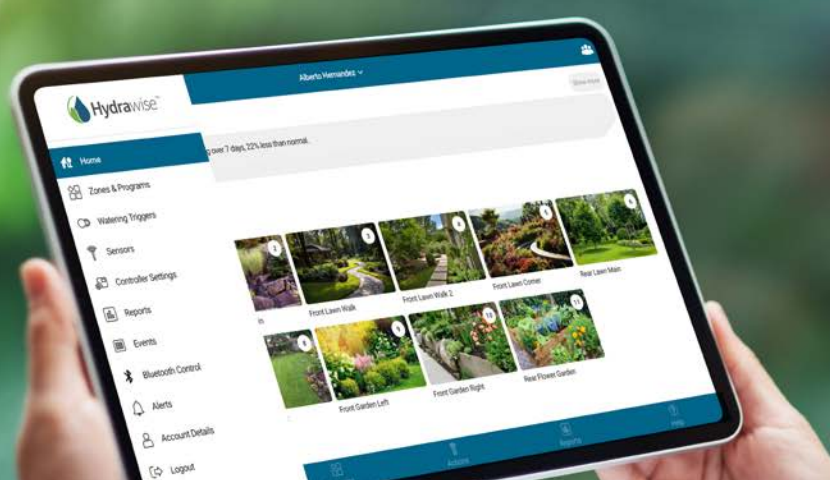

HYDRAWISE® SOFTWARE

Professional, irrigation management solution delivers unmatched contractor tools and water-saving benefits

KEY BENEFITS

Total Contractor Management Solution

Hydrawise Software offers the ultimate irrigation and customer management solution — without having to visit each site!

Try Hydrowise Software today, hardware-free at [hydrawise.com](https://www.hydrawise.com).

The Most Complete Wi-Fi Irrigation Control System

For total design flexibility, Hydrowise Software is compatible with a range of Hunter controllers.

X2™/WAND

PRO-HC

HPC

HCC

HC Flow Meter

Proven Water Saver with Predictive Watering®

Hydrawise Software automatically adjusts watering schedules based on local weather conditions, so you don't have to manually adjust controllers on-site. You can also modify watering or suspend irrigation for every controller on your account.

Hunter®

 **Hydrawise®**

IN THE FIELD

1 Challenge: Your customer just called. There's a big puddle in his yard and he wants you to immediately drive to the site to diagnose the problem.

Solution: The flow monitoring feature in Hydrawise Software detects the leak immediately and suspends the zone's next watering cycle. It also sends an alert to your phone letting you know where the leak occurred so you can proactively schedule a maintenance appointment.