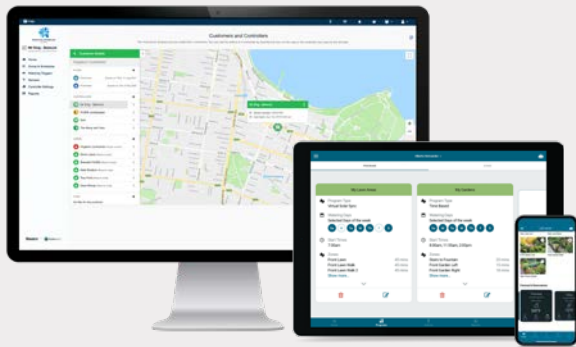

HYDRAWISE® SOFTWARE

Professional, irrigation management solution delivers unmatched contractor tools and water-saving benefits

KEY BENEFITS

Total Contractor Management Solution

Hydrawise Software offers the ultimate irrigation and customer management solution — without having to visit each site!

Try Hydrowise Software today, hardware-free at [hydrawise.com](https://www.hydrawise.com).

The Most Complete Wi-Fi Irrigation Control System

For total design flexibility, Hydrowise Software is compatible with a range of Hunter controllers.

X2™/WAND

PRO-HC

HPC

HCC

HC Flow Meter

Proven Water Saver with Predictive Watering®

Hydrawise Software automatically adjusts watering schedules based on local weather conditions, so you don't have to manually adjust controllers on-site. You can also modify watering or suspend irrigation for every controller on your account.

Hunter®

 **Hydrawise®**

IN THE FIELD

1 Challenge: Your customer just called. There's a big puddle in his yard and he wants you to immediately drive to the site to diagnose the problem.

Solution: The flow monitoring feature in Hydrawise Software detects the leak immediately and suspends the zone's next watering cycle. It also sends an alert to your phone letting you know where the leak occurred so you can proactively schedule a maintenance appointment.