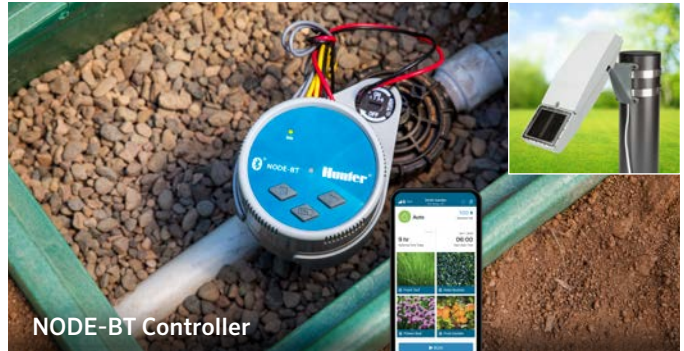

## SUBSURFACE

**An absolute revolution in subsurface irrigation, the Eco-Mat® System provides green roof designers with the most efficient irrigation solution ever developed.**

The **Eco-Mat System** incorporates fleece-wrapped dripline with an integrated synthetic fleece mat. Installed just beneath the optimal root depth of the selected plant material, this product uses specialized technology to efficiently irrigate from the bottom up with the following benefits:

## OVERHEAD

**When paired with Pro-Spray® Sprinkler Bodies and shrub adapters, high-efficiency MP Rotator® Nozzles provide an effective solution for green roof irrigation.**

Thanks to their slow and steady application rate, **MP Rotator Nozzles** provide unmatched distribution uniformity for overhead irrigation. Their multi-trajectory, multi-stream application method cuts through wind while gently hydrating the landscape at a rate that soils can better absorb. Overhead irrigation also provides a wash-down solution for plants, keeping them clean and healthy.

Choose a **Pro-Spray Sprinkler Body** or shrub adapter depending on the available soil depth. Include pressure regulation whenever possible to maintain large water droplets and consistent performance from every nozzle.

MP Rotator Nozzle

Whether AC power is available or not, Hunter provides efficient irrigation management solutions for green roofs in both traditional and battery-operated controllers.

XC Hybrid Controller