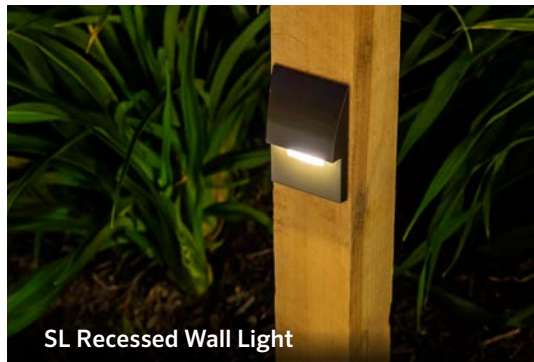

SD Wall Sconce

SL Recessed Wall Light