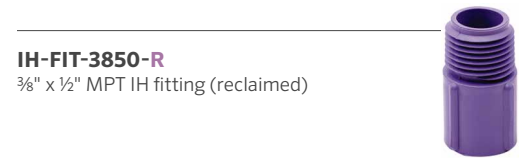

## FEATURES

- Heavy-duty, military-grade, vandal-resistant design
- Made of flexible PVC for durability
- Brown components blend in with landscape
- Accepts any 1/2" FPT emitter
- Ideal for slopes
- Pre-assembly reduces labour by up to 50%
- On grade or below grade installation
- Available in multiple lengths for easy assembly
- Pre-assembled with 1/2" MPT adapter and specified emitter with check valve
- Available as components for custom assemblies
- Check valve holds back 3.6 m of head
- Warranty period: 2 years

## OPERATING SPECIFICATIONS

- Maximum flow: 26.5 l/min
- Maximum pressure: 4.1 bar; 410 kPa

IH RISER FLEXIBLE PVC	
Model	Description
IH-RISER-06	15 cm flexible PVC riser
IH-RISER-12	30 cm flexible PVC riser
IH-RISER-18	45 cm flexible PVC riser
IH-RISER-24	61 cm flexible PVC riser
IH-RISER-36	91 cm flexible PVC riser
IH-RISER-12-R	30 cm flexible PVC riser (reclaimed)
IH-RISER-24-R	61 cm flexible PVC riser (reclaimed)
IH-RISER-36-R	91 cm flexible PVC riser (reclaimed)
SCREEN-CV	Filter screen with 2.7 m check valve
IH-FIT-3850	3/8" x 1/2" MPT IH fitting
IH-FIT-3850-R	3/8" x 1/2" MPT IH fitting (reclaimed)
IH-250	76 m length of irrigation hose
IPS-050-250	76 m length of 1/2" IPS

IH RISERS

SCREEN-CV  
Filter screen with 2.7 m check valve

IH-FIT-3850  
3/8" x 1/2" MPT IH fitting

IH-FIT-3850-R  
3/8" x 1/2" MPT IH fitting (reclaimed)

MICRO

IH Risers with Emitters - SPECIFICATION BUILDER: ORDER 1 + 2 + 3		
1 Riser Length	2 Flow with Check Valve Screen	3 Fitting Options
IH-06 = 15 cm riser	05-CV = 2 l/hr	(blank) = Brown R = Reclaimed (purple fitting)
IH-12 = 30 cm riser	10-CV = 4 l/hr	
IH-18 = 45 cm riser	20-CV = 8 l/hr	
IH-24 = 61 cm riser	40-CV = 15 l/hr	
IH-36 = 91 cm riser	60-CV = 23 l/hr	

Example:  
IH-12-10-CV = 30 cm irrigation hose riser with 4 l/hr emitter with brown fittings

IPS-050-250

IH-250

Flexible PVC for creating headers or custom risers