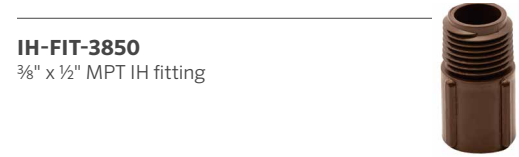

## FEATURES

- Heavy-duty, military-grade, vandal-resistant design
- Made of flexible PVC for durability
- Brown components blend in with landscape
- Accepts any 1/2" FPT emitter
- Ideal for slopes
- Pre-assembly reduces labour by up to 50%
- On grade or below grade installation
- Available in multiple lengths for easy assembly
- Pre-assembled with 1/2" MPT adapter and specified emitter with check valve
- Available as components for custom assemblies
- Check valve holds back 3.6 m of head
- Warranty period: 2 years

## OPERATING SPECIFICATIONS

- Maximum flow: 26.5 l/min
- Maximum pressure: 4.1 bar; 410 kPa

IH RISER FLEXIBLE PVC	
Model	Description
IH-RISER-06	15 cm flexible PVC riser
IH-RISER-12	30 cm flexible PVC riser
IH-RISER-18	45 cm flexible PVC riser
IH-RISER-24	61 cm flexible PVC riser
IH-RISER-36	91 cm flexible PVC riser
IH-RISER-12-R	30 cm flexible PVC riser (reclaimed)
IH-RISER-24-R	61 cm flexible PVC riser (reclaimed)
IH-RISER-36-R	91 cm flexible PVC riser (reclaimed)
SCREEN-CV	Filter screen with 2.7 m check valve
IH-FIT-3850	3/8" x 1/2" MPT IH fitting
IH-FIT-3850-R	3/8" x 1/2" MPT IH fitting (reclaimed)
IH-250	76 m length of irrigation hose
IPS-050-250	76 m length of 1/2" IPS

IH RISERS

SCREEN-CV  
Filter screen with 2.7 m check valve

IH-FIT-3850  
3/8" x 1/2" MPT IH fitting

IH-FIT-3850-R  
3/8" x 1/2" MPT IH fitting (reclaimed)

MICRO

IH Risers with Emitters - SPECIFICATION BUILDER: ORDER 1 + 2 + 3		
1 Riser Length	2 Flow with Check Valve Screen	3 Fitting Options
IH-06 = 15 cm riser	05-CV = 2 l/hr	(blank) = Brown R = Reclaimed (purple fitting)
IH-12 = 30 cm riser	10-CV = 4 l/hr	
IH-18 = 45 cm riser	20-CV = 8 l/hr	
IH-24 = 61 cm riser	40-CV = 15 l/hr	
IH-36 = 91 cm riser	60-CV = 23 l/hr	