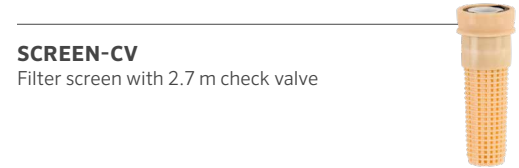

SCREEN-CV
Filter screen with 2.7 m check valve