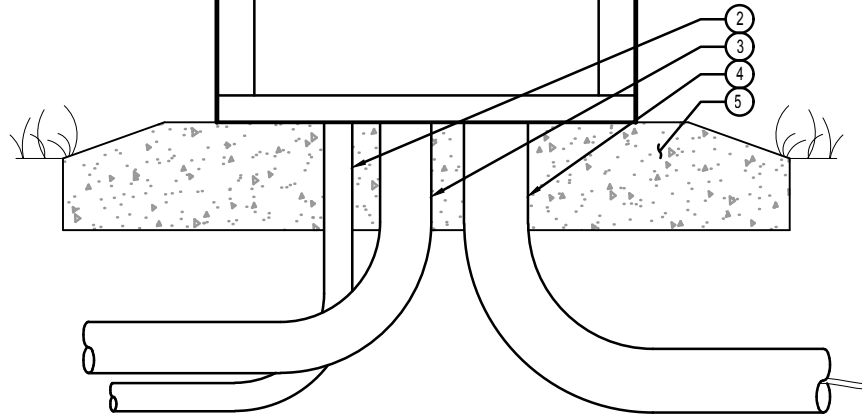

16" (40.7 CM) OPEN DOOR WIDTH

**LEGEND:**

- ① IRRIGATION CONTROLLER (ACC2-PED-SS) PER PLAN
- ② ELECTRICAL SUPPLY CONDUIT  
CONNECT TO POWER SOURCE, J-BOX INSIDE  
CONTROLLER
- ③ GROUND WIRE CONDUIT  
GROUND PER ASIC GUIDELINES
- ④ IRRIGATION CONTROL WIRE IN CONDUIT  
SIZE AND TYPE PER LOCAL CODES
- ⑤ PEDESTAL BASE PER PLAN  
INSURE POSITIVE DRAINAGE AWAY FROM PEDESTAL

NOTE  
CONTROLLER SHALL BE HARD-WIRED TO GROUNDED  
110 VAC POWER SOURCE

IRRIGATION CONTROLLER (ACC2-PED-SS)

**Hunter** C.ACC2.05

NOT TO SCALE