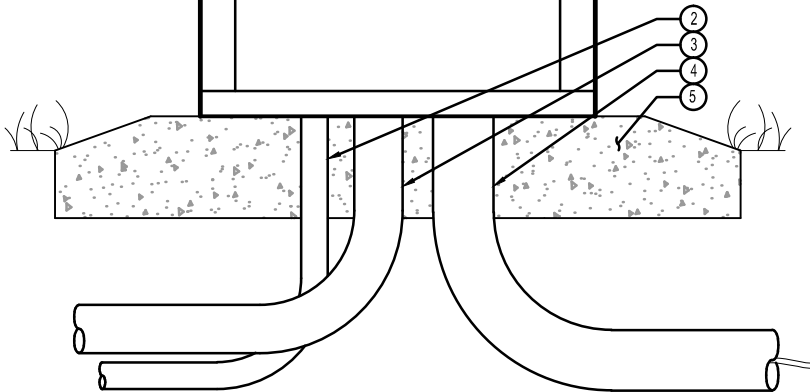

LEGEND:

- ① IRRIGATION CONTROLLER (ACC-PED) PER PLAN
- ② ELECTRICAL SUPPLY CONDUIT
CONNECT TO POWER SOURCE, J-BOX INSIDE
CONTROLLER
- ③ GROUND WIRE CONDUIT
GROUND PER ASIC GUIDELINES
- ④ IRRIGATION CONTROL WIRE IN CONDUIT
SIZE AND TYPE PER LOCAL CODES
- ⑤ PEDESTAL BASE PER PLAN
INSURE POSITIVE DRAINAGE AWAY FROM PEDESTAL

NOTE
CONTROLLER SHALL BE HARD-WIRED TO GROUNDED
110 VAC POWER SOURCE

XX ACC - PEDESTAL MOUNT
Hunter C.ACC.04

NOT TO SCALE