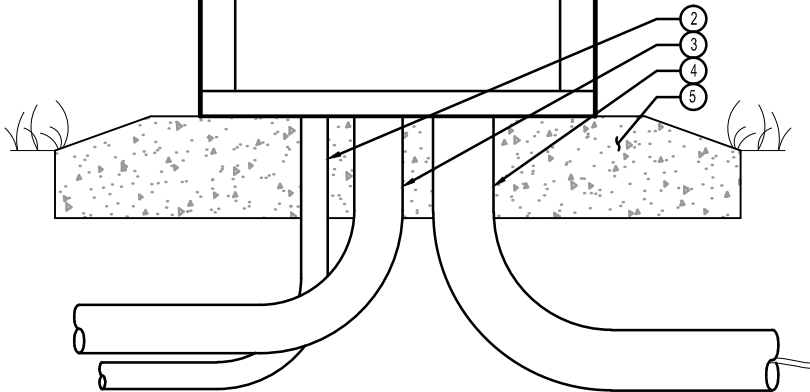

LEGEND:

- ① IRRIGATION CONTROLLER (ACC-PED-SS) PER PLAN
- ② ELECTRICAL SUPPLY CONDUIT
CONNECT TO POWER SOURCE, J-BOX INSIDE
CONTROLLER
- ③ GROUND WIRE CONDUIT
GROUND PER ASIC GUIDELINES
- ④ IRRIGATION CONTROL WIRE IN CONDUIT
SIZE AND TYPE PER LOCAL CODES
- ⑤ PEDESTAL BASE PER PLAN
INSURE POSITIVE DRAINAGE AWAY FROM PEDESTAL

NOTE
CONTROLLER SHALL BE HARD-WIRED TO GROUNDED
110 VAC POWER SOURCE

XX ACC - PEDESTAL MOUNT STAINLESS STEEL
 C.ACC.05

NOT TO SCALE