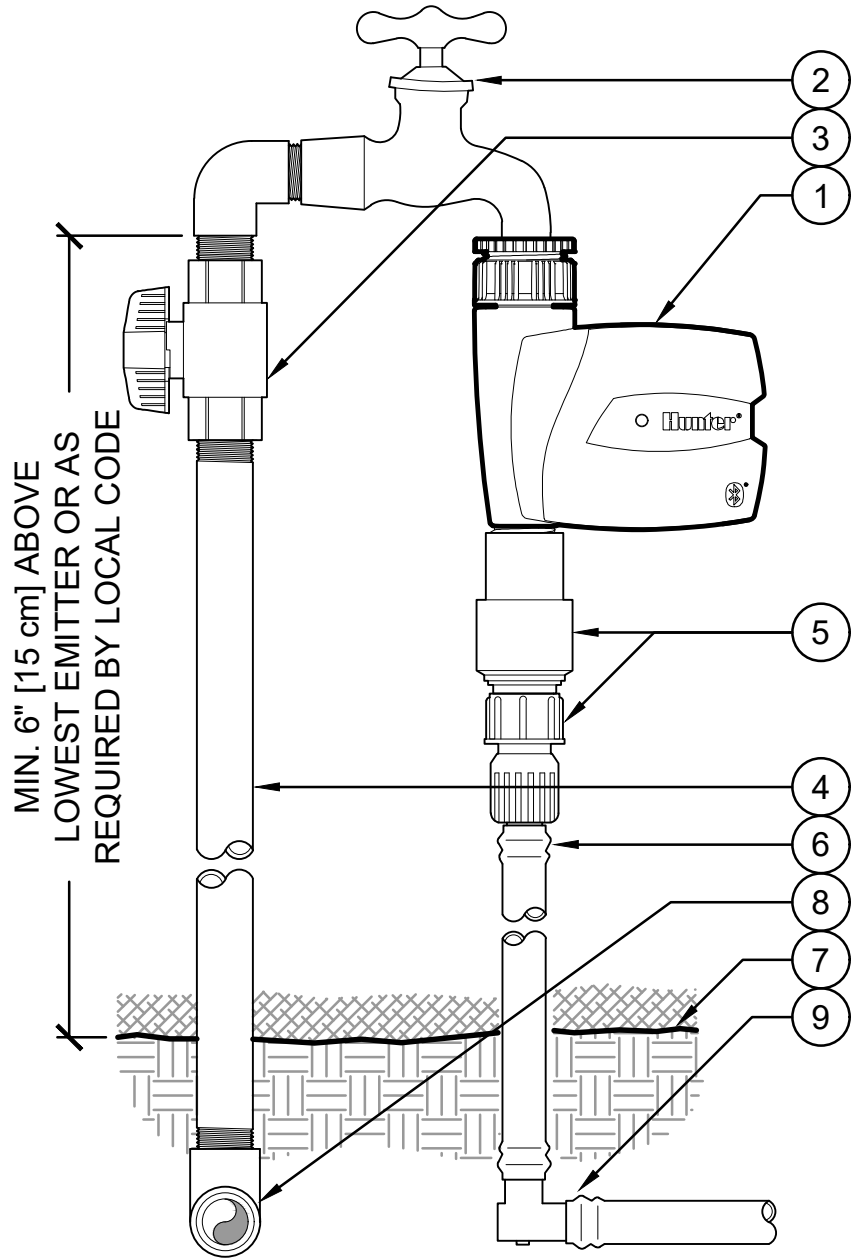

**DETAIL LEGEND:**

- ① HUNTER BLUETOOTH TAP TIMER (BTT)
- ② 3/4" MPT BRASS HOSE BIB
- ③ BALL VALVE, THREADED, SCH., SIZE, AND TYPE PER PLAN
- ④ SCHEDULE 80 PVC NIPPLES
- ⑤ PRESSURE REGULATOR (OPTIONAL) AND HUNTER BTT-LOC DRIP HOSE FITTING
- ⑥ DRIPLINE TUBE
- ⑦ FINISH GRADE
- ⑧ MAIN LINE PIPE AND FITTINGS
- ⑨ LATERAL DRIPLINE AND FITTINGS

**BLUETOOTH TAP TIMER IN-LINE (BTT-10X)  
WITH HOSE BIB WITH DRIPLINE TUBE**