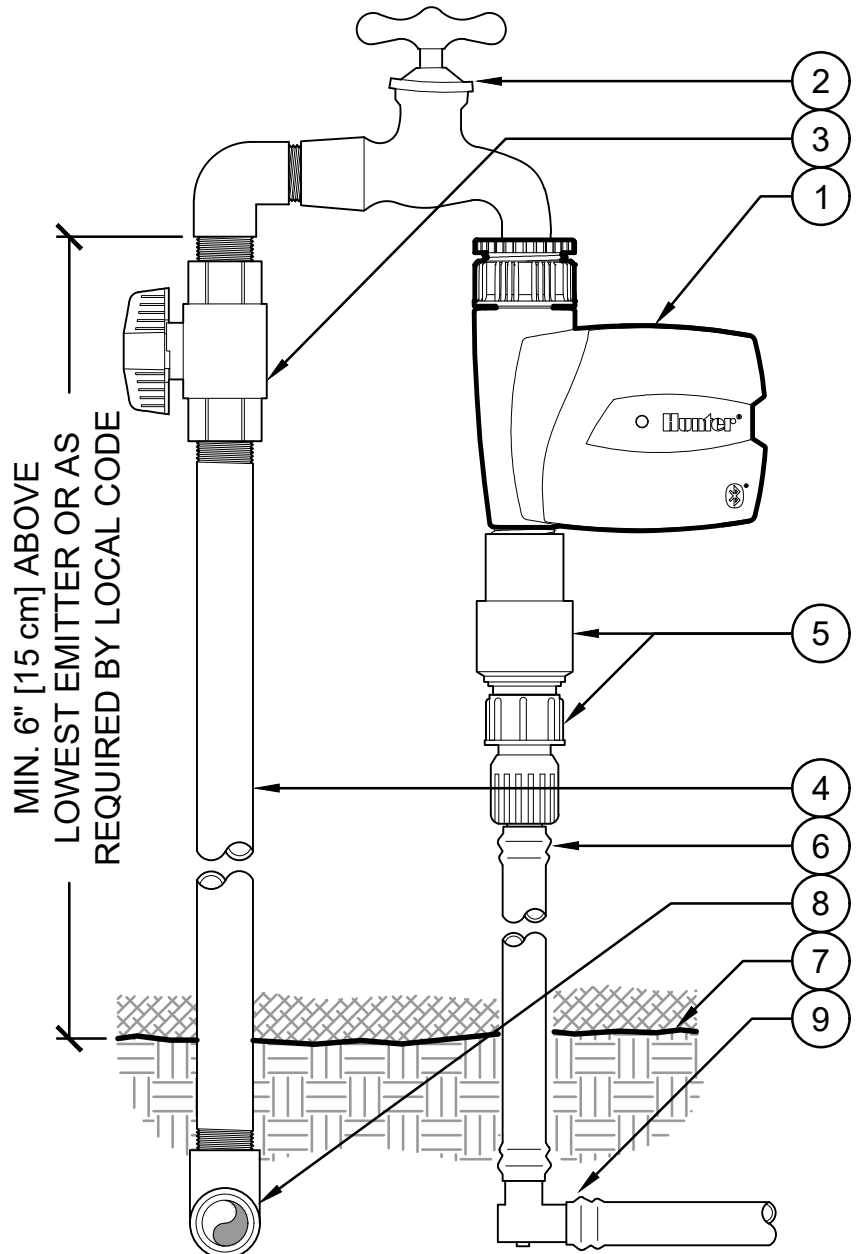

DETAIL LEGEND:

- ① HUNTER BLUETOOTH TAP TIMER (BTT)
- ② 3/4" MPT BRASS HOSE BIB
- ③ BALL VALVE, THREADED, SCH., SIZE, AND TYPE PER PLAN
- ④ SCHEDULE 80 PVC NIPPLES
- ⑤ PRESSURE REGULATOR (OPTIONAL) AND HUNTER BTT-LOC DRIP HOSE FITTING
- ⑥ DRIPLINE TUBE
- ⑦ FINISH GRADE
- ⑧ MAIN LINE PIPE AND FITTINGS
- ⑨ LATERAL DRIPLINE AND FITTINGS

**BLUETOOTH TAP TIMER IN-LINE (BTT-10X)
WITH HOSE BIB WITH DRIPLINE TUBE**