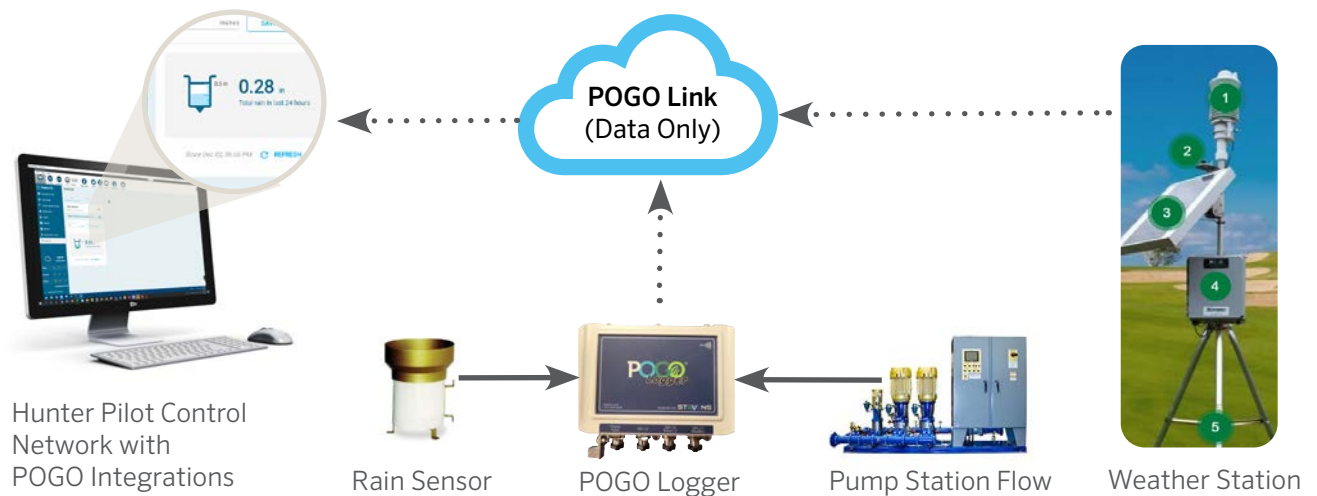

2 Data Only – POGO Link Service

Make more informed irrigation adjustments by monitoring key environmental data in real time.

Contact Hunter Golf Sales at hunter.info/EMgolfsales.

Find a local POGO distributor at pogoturfpro.com/find-a-distributor.

POGO Support is a courtesy service for all Hunter Pilot Control Network integration customers. Customers can access POGO Support anytime through the TurfPro Mobile App or on POGOTurfPro.com. POGO is a trademark of Stevens Water Monitoring Systems Inc. Apple and the Apple logo are trademarks of Apple Inc., registered in the U.S. and other countries. App Store is a service mark of Apple Inc. Google Play and the Google Play logo are trademarks of Google LLC.