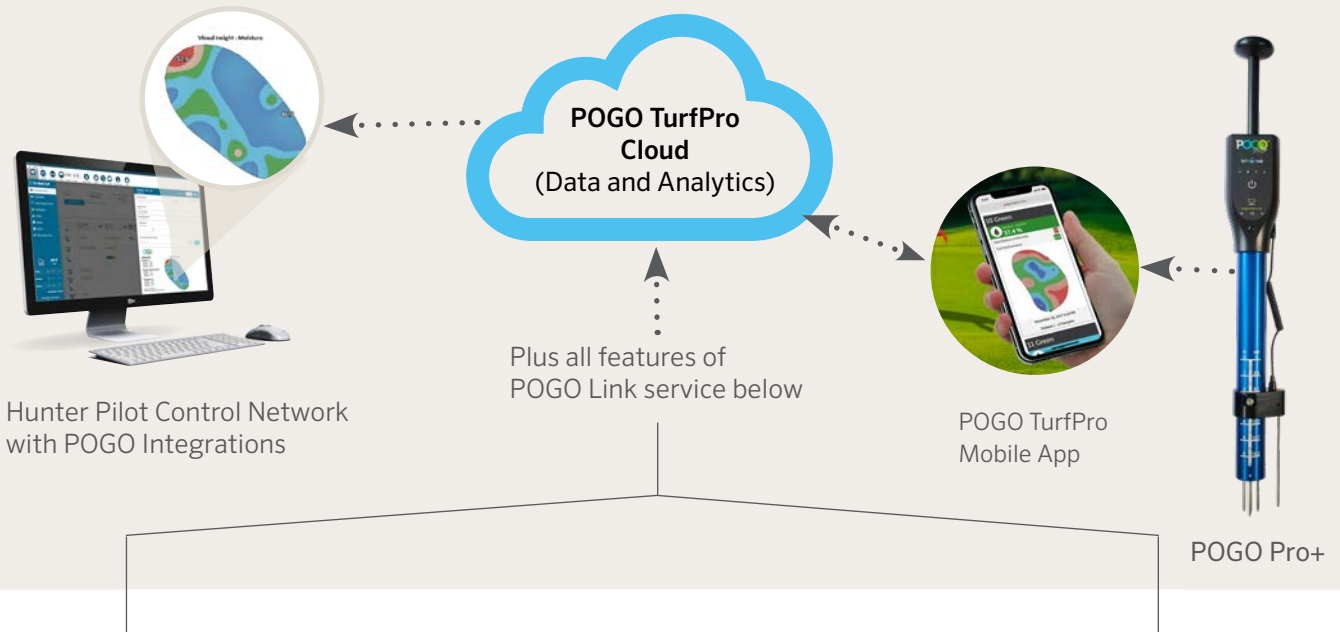

### Work Smarter with Daily Distribution Uniformity Audits

Get a course-wide audit every day in minutes per zone without traditional, time-consuming analysis. DU and soil EC for each zone are calculated instantly to provide a true representation of turf conditions.

Download the POGO TurfPro Mobile App today!\*

POGO Pro+

\*You must have an active POGO TurfPro Cloud account to connect.

**Hunter®**

*Golf Irrigation*

# MANAGE YOUR WAY

Subscribe to the all-inclusive **POGO TurfPro Cloud** or the sensor-based **POGO Link** service to gain better visibility of your golf course irrigation efficiency.

## 1 Data and Analytics with Advanced Visual Insights – POGO TurfPro Cloud

Proactively drive improved, consistent playability by knowing the exact conditions of your turf.