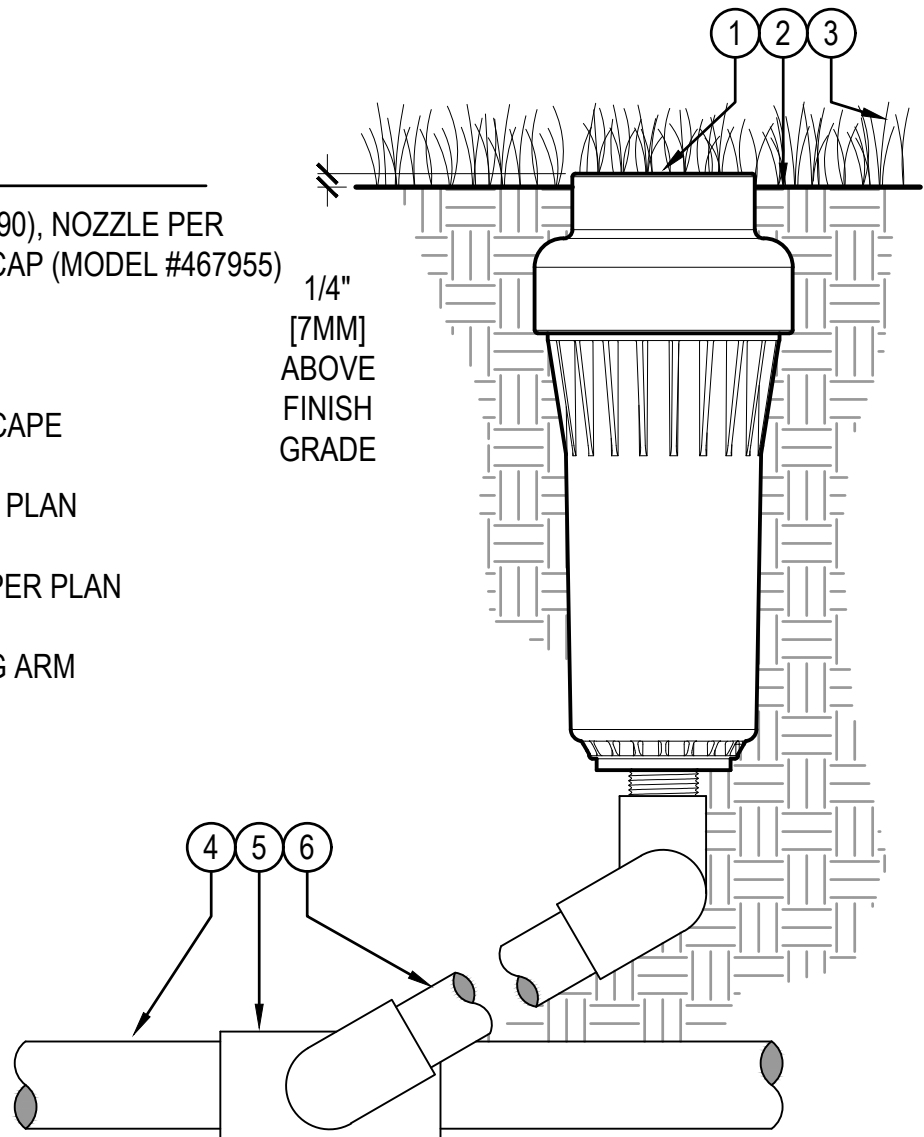

LEGEND

- ① HUNTER ROTOR (I-90), NOZZLE PER PLAN, WITH TURF CAP (MODEL #467955)
- ② FINISHED GRADE
- ③ ADJACENT LANDSCAPE
- ④ LATERAL PIPE PER PLAN
- ⑤ LATERAL FITTING PER PLAN
- ⑥ FIELD-BUILT SWING ARM

POP-UP ROTOR (I-90) WITH RIGID SWING ARM AND TURF CAP

Hunter® R.I-90.04

NO SCALE