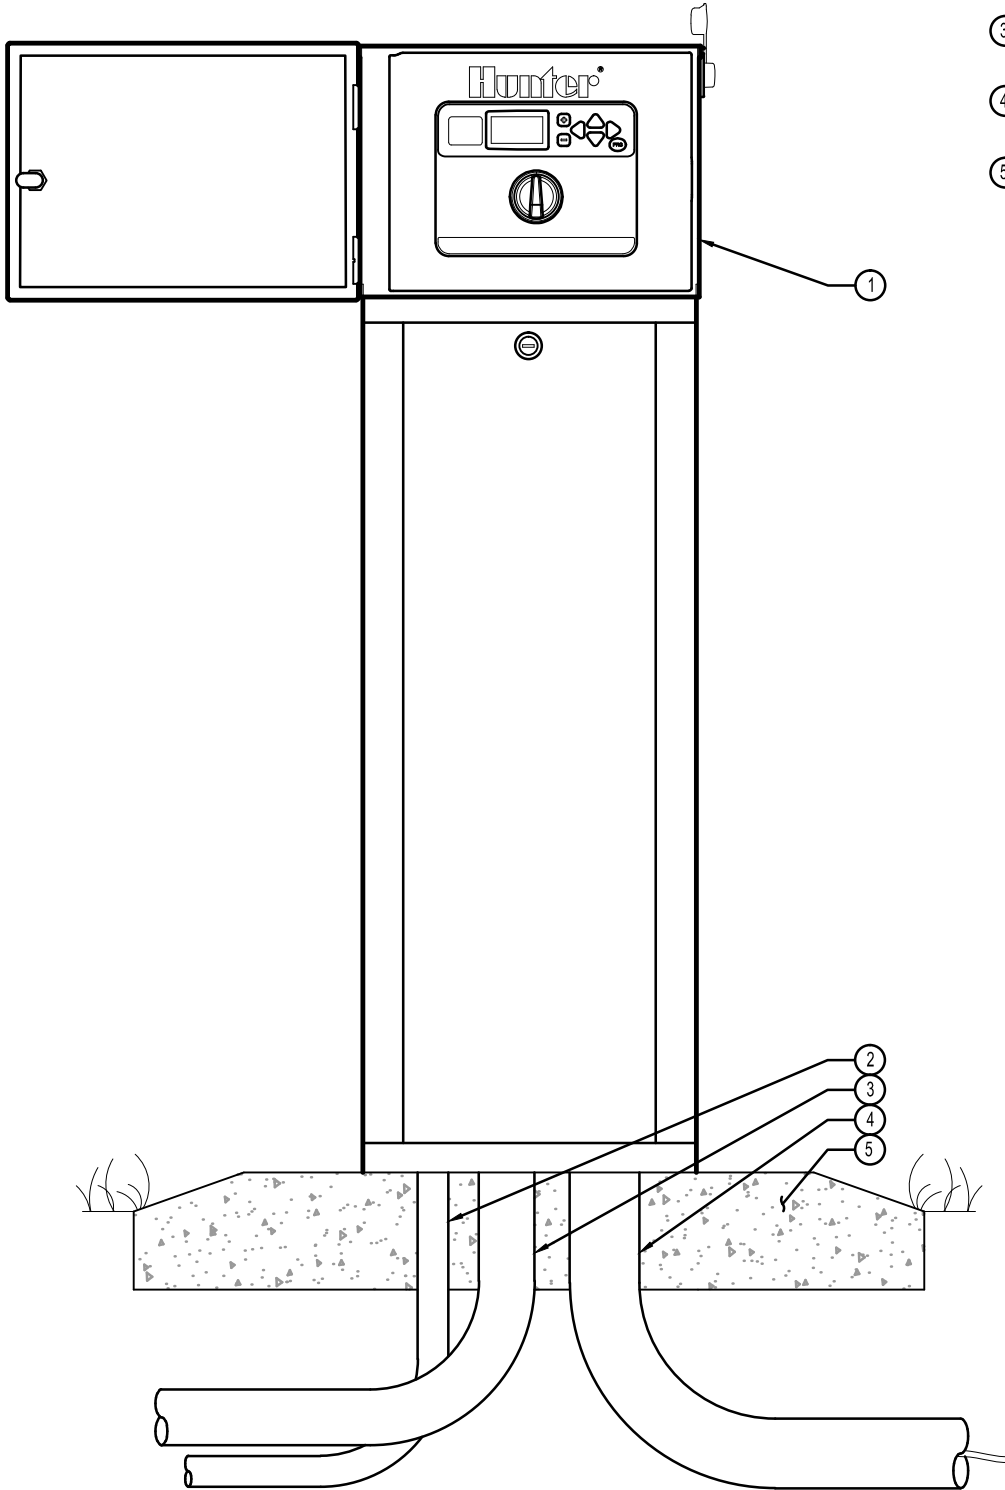

LEGEND:

- ① IRRIGATION CONTROLLER (1 CORE) AND PEDESTAL PER PLAN
- ② ELECTRICAL SUPPLY CONDUIT CONNECT TO POWER SOURCE, J-BOX INSIDE CONTROLLER
- ③ GROUND WIRE CONDUIT GROUND PER ASIC GUIDELINES
- ④ IRRIGATION CONTROL WIRE IN CONDUIT SIZE AND TYPE PER LOCAL CODES
- ⑤ PEDESTAL BASE PER PLAN INSURE POSITIVE DRAINAGE AWAY FROM PEDESTAL

NOTE
CONTROLLER SHALL BE HARD-WIRED TO GROUNDED
110 VAC POWER SOURCE

I CORE & PEDESTAL
Hunter C.ICORE.05

NOT TO SCALE