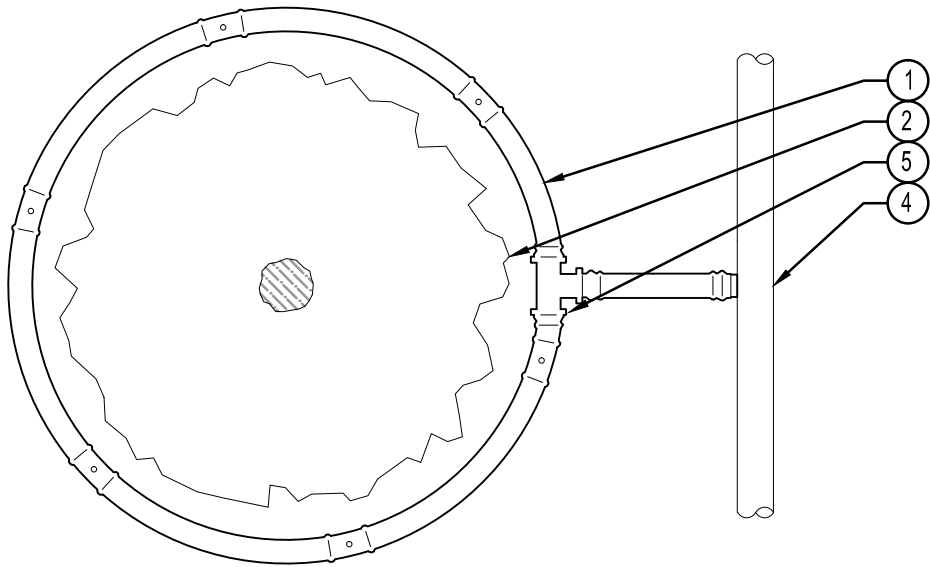

LEGEND:

- ① MINI LANDSCAPE DRIPLINE
- ② SHRUB
- ③ MLD END CAP
- ④ POLYETHYLENE PIPE AS PER PLAN
- ⑤ MLD TEE

MINI LANDSCAPE DRIPLINE - SHRUB RING

Hunter HM.MLD.03

NOT TO SCALE