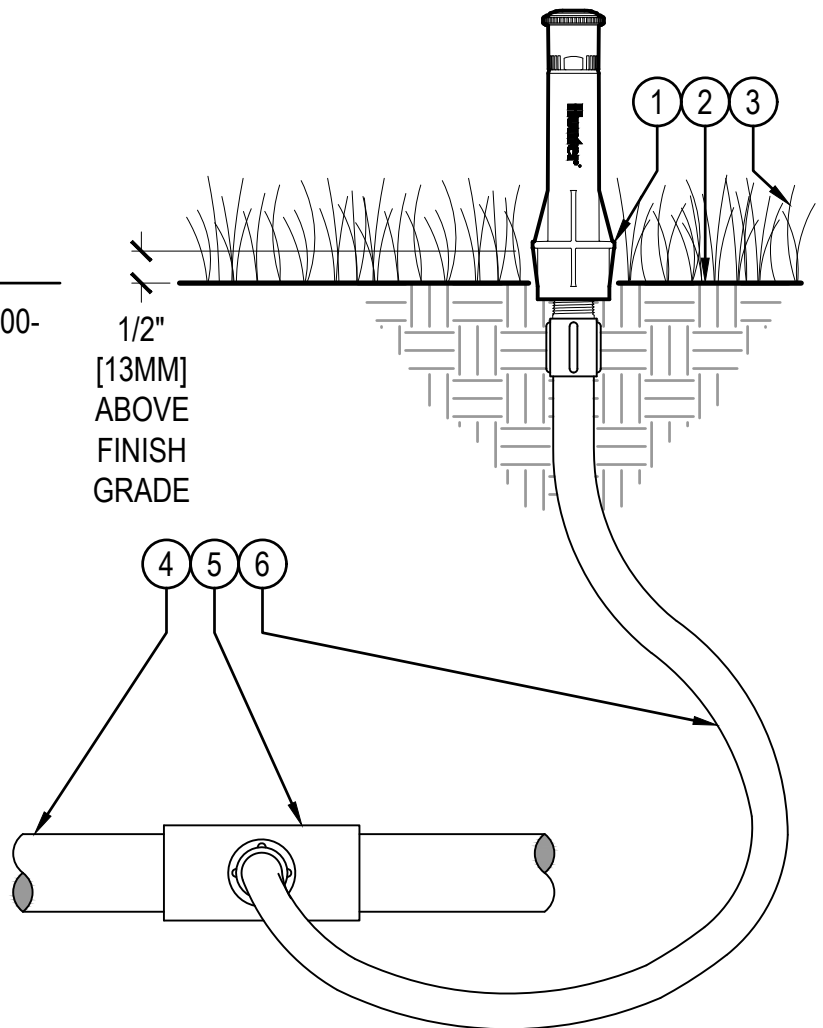

## LEGEND

- ① HUNTER SPRAY BODY (PROS-00-PRS30/40), NOZZLE PER PLAN
- ② FINISHED GRADE
- ③ ADJACENT LANDSCAPE
- ④ LATERAL PIPE PER PLAN
- ⑤ LATERAL FITTING PER PLAN
- ⑥ FLEX TUBING

## SHRUB ADAPTER (PROS-00-PRS30/40) WITH FLEX TUBING