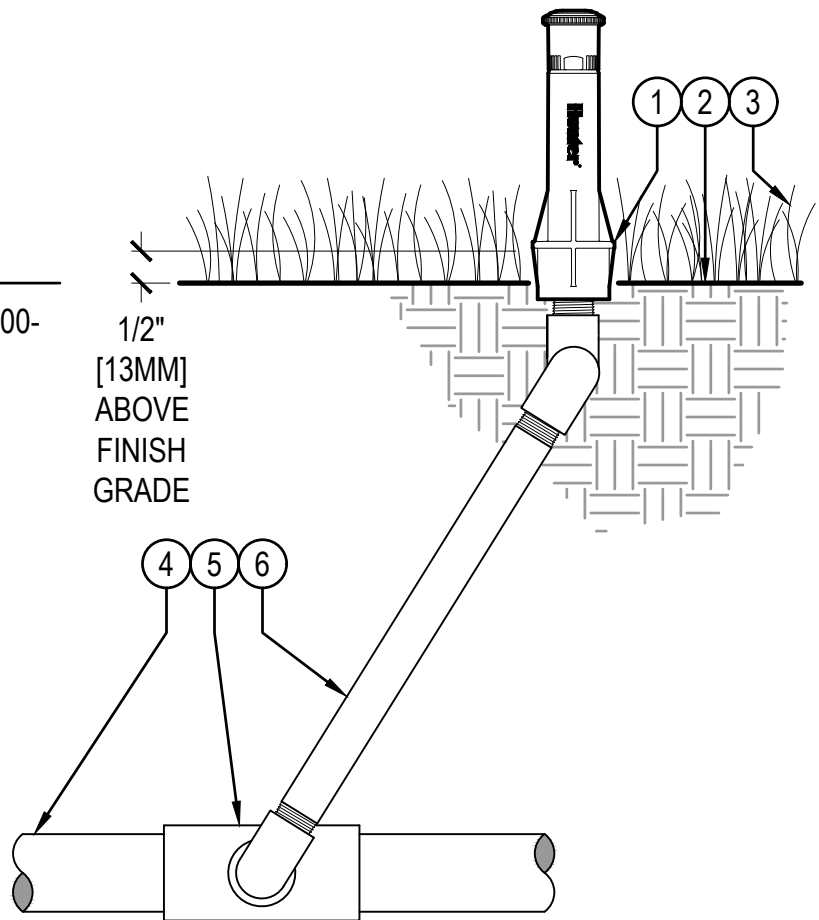

## LEGEND

- ① HUNTER SPRAY BODY (PROS-00-PRS30/40), NOZZLE PER PLAN
- ② FINISHED GRADE
- ③ ADJACENT LANDSCAPE
- ④ LATERAL PIPE PER PLAN
- ⑤ LATERAL FITTING PER PLAN
- ⑥ FIELD BUILT SWING ARM

# SHRUB ADAPTER (PROS-00-PRS30/40) WITH RIGID SWING ARM