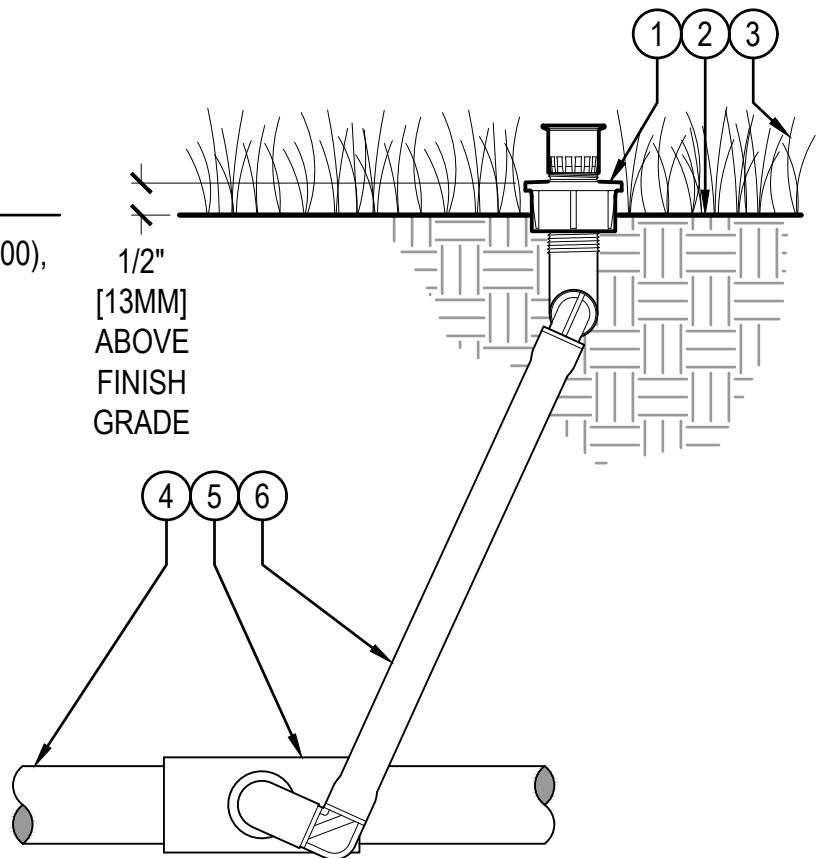

## LEGEND

- ① HUNTER SPRAY BODY (PROS-00), NOZZLE PER PLAN
- ② FINISHED GRADE
- ③ ADJACENT LANDSCAPE
- ④ LATERAL PIPE PER PLAN
- ⑤ LATERAL FITTING PER PLAN
- ⑥ PREMANUFACTURED SWING ARM (HUNTER SJ OR PER PLAN)

## SHRUB ADAPTER (PROS-00) WITH SWING ARM (SJ)