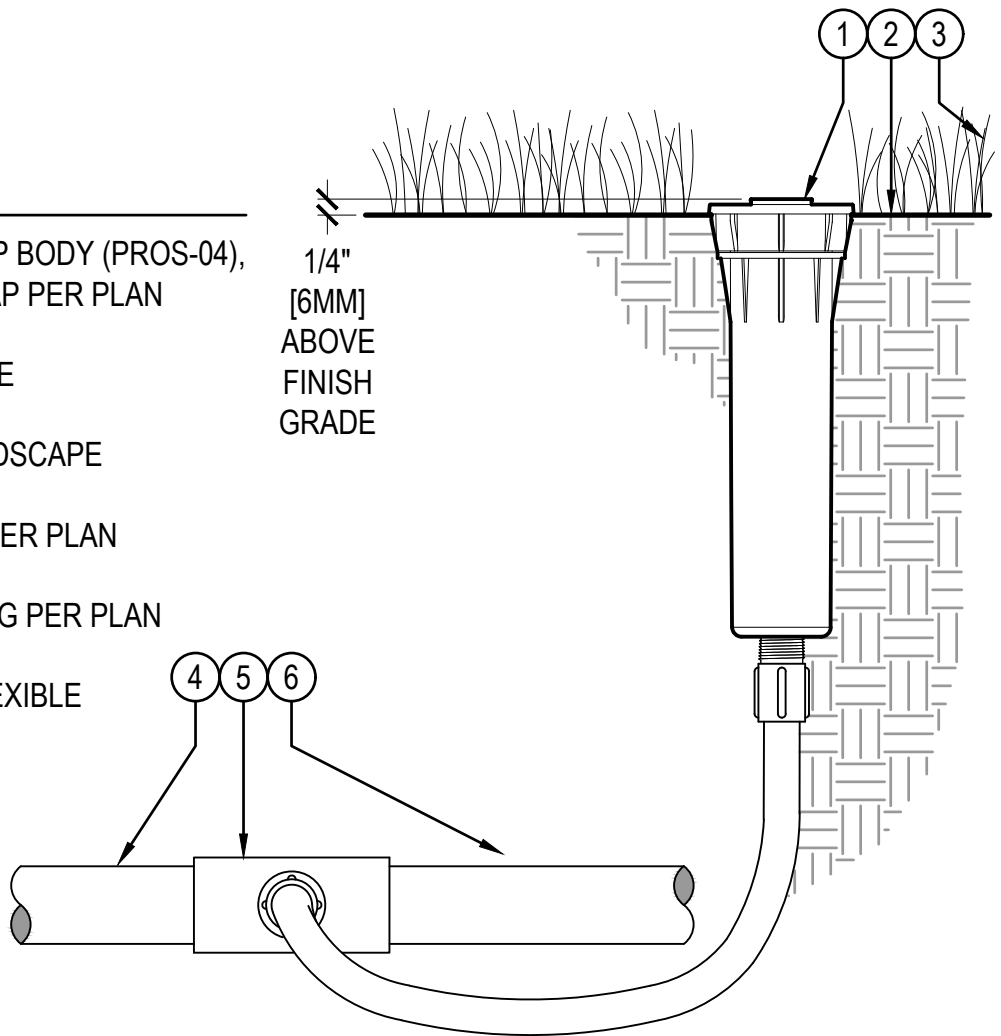

LEGEND

- ① HUNTER POP-UP BODY (PROS-04),
NOZZLE AND CAP PER PLAN
- ② FINISHED GRADE
- ③ ADJACENT LANDSCAPE
- ④ LATERAL PIPE PER PLAN
- ⑤ LATERAL FITTING PER PLAN
- ⑥ FIELD-BUILT FLEXIBLE
SWING ARM

POP-UP BODY (PROS-04) WITH FLEX TUBING