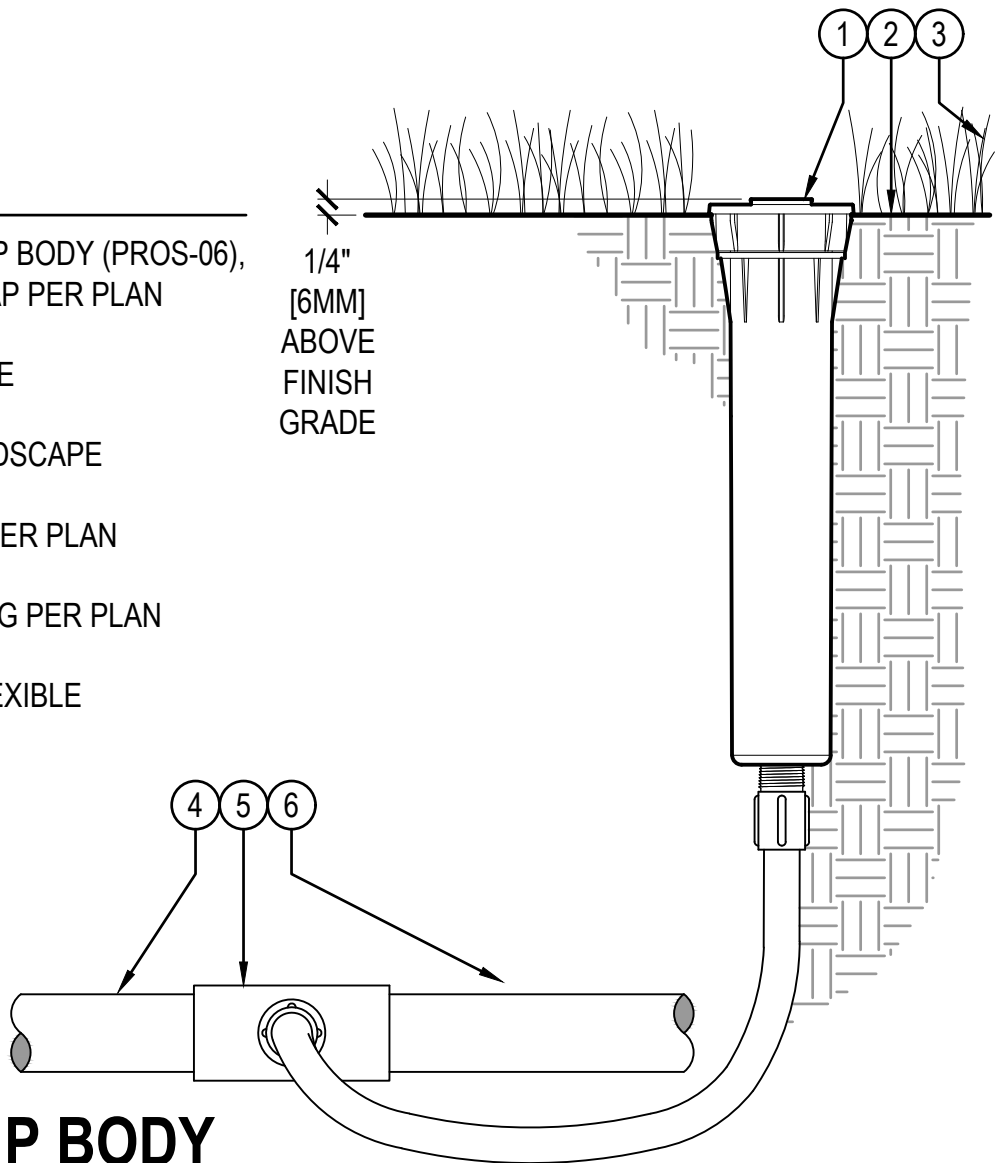

LEGEND

- ① HUNTER POP-UP BODY (PROS-06), NOZZLE AND CAP PER PLAN
- ② FINISHED GRADE
- ③ ADJACENT LANDSCAPE
- ④ LATERAL PIPE PER PLAN
- ⑤ LATERAL FITTING PER PLAN
- ⑥ FIELD-BUILT FLEXIBLE SWING ARM

POP-UP BODY (PROS-06) WITH FLEX TUBING