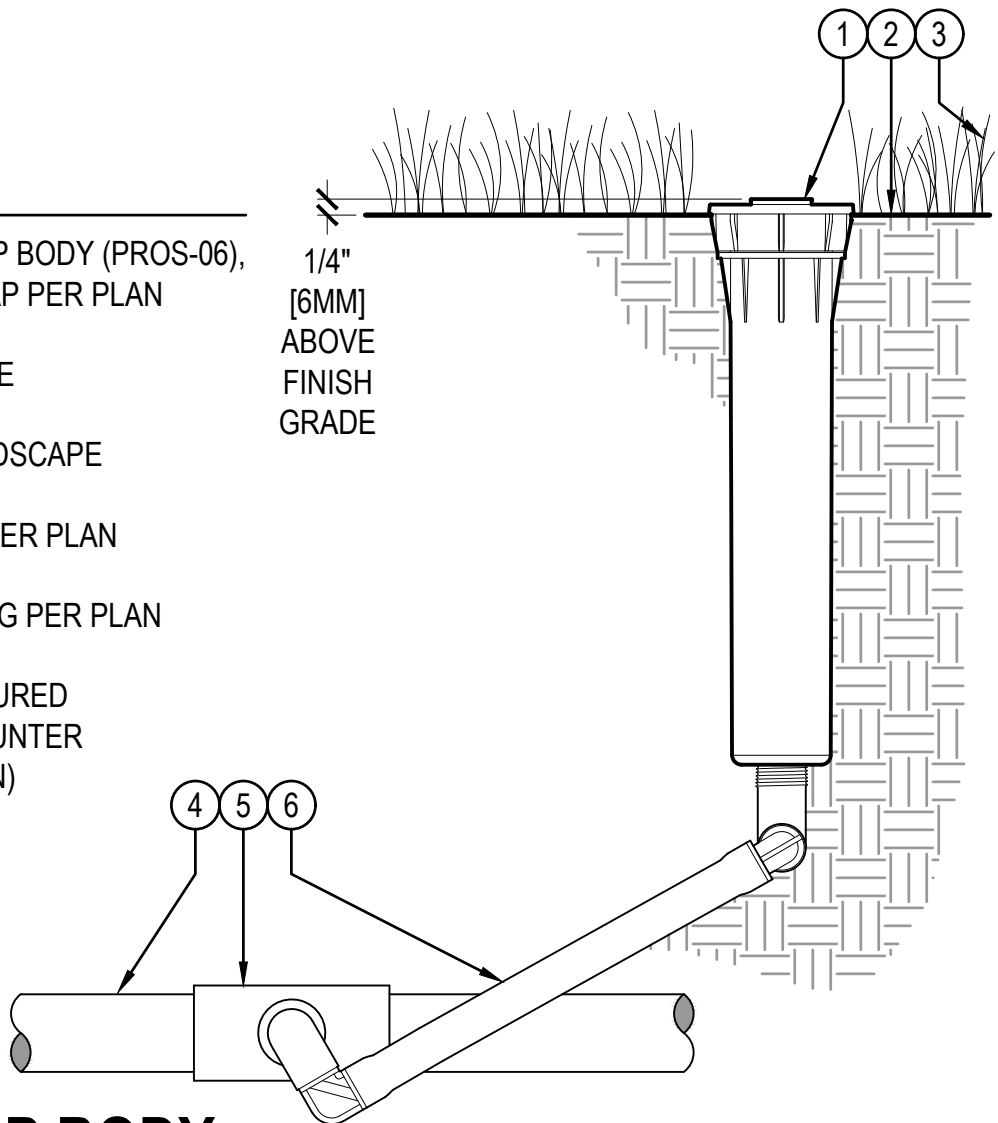

LEGEND

- ① HUNTER POP-UP BODY (PROS-06), NOZZLE AND CAP PER PLAN
- ② FINISHED GRADE
- ③ ADJACENT LANDSCAPE
- ④ LATERAL PIPE PER PLAN
- ⑤ LATERAL FITTING PER PLAN
- ⑥ PREMANUFACTURED SWING ARM (HUNTER SJ OR PER PLAN)

POP-UP BODY (PROS-06) WITH SWING ARM (SJ)