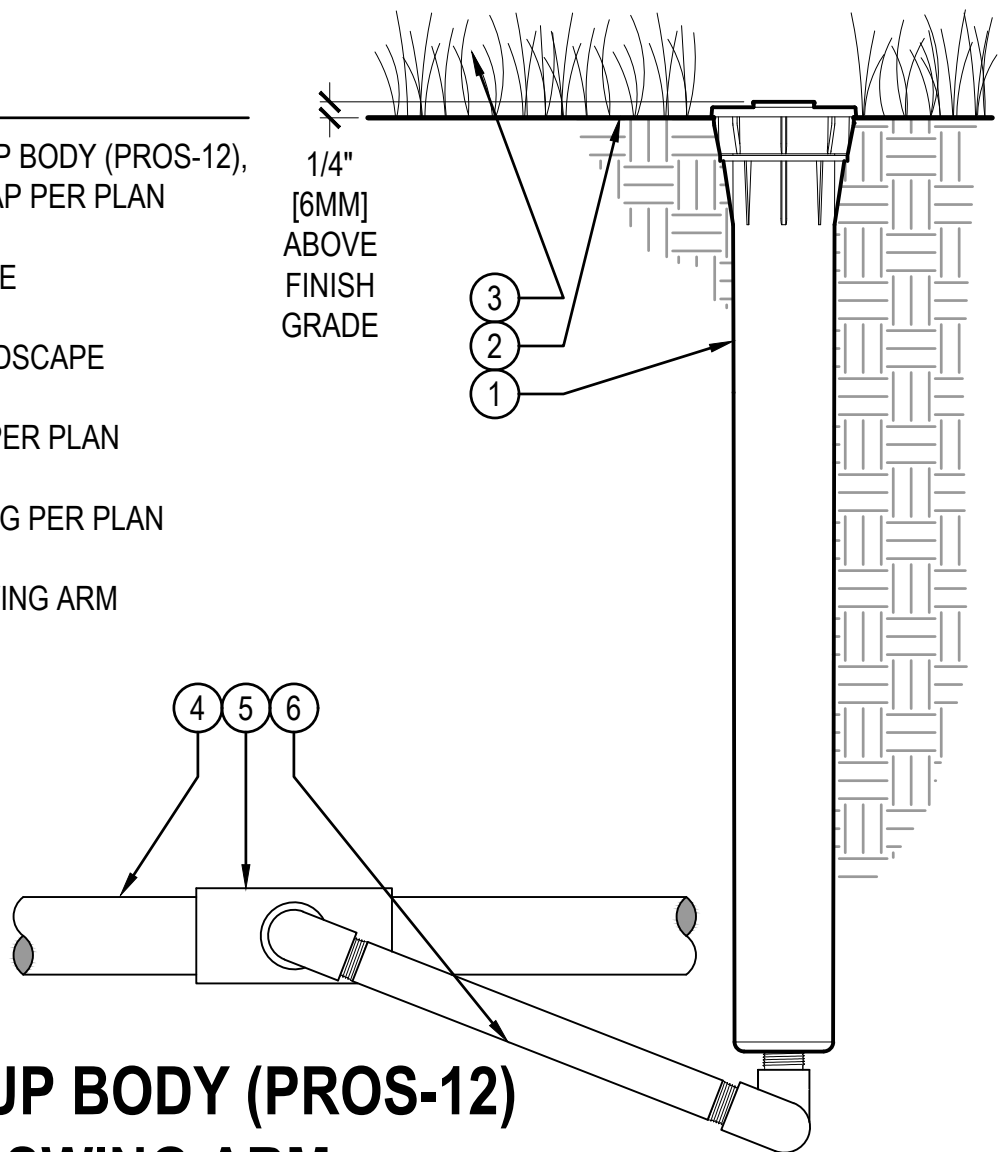

LEGEND

- ① HUNTER POP-UP BODY (PROS-12),
NOZZLE AND CAP PER PLAN
- ② FINISHED GRADE
- ③ ADJACENT LANDSCAPE
- ④ LATERAL PIPE PER PLAN
- ⑤ LATERAL FITTING PER PLAN
- ⑥ FIELD-BUILT SWING ARM

POP-UP BODY (PROS-12) WITH SWING ARM